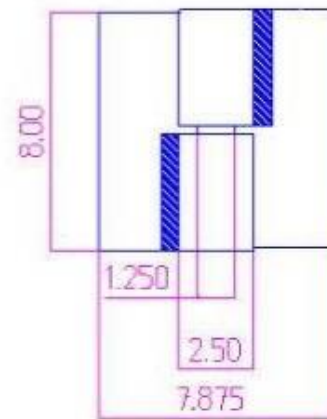

8" x 7 7/8" Stainless Steel Heavy Duty Hinge

Model Number: 2125 LH-316

Price: \$ 1720

- Material Type: 316L Stainless Steel
- Mount: Weld On
- Maximum Door Weight: 8,000 LBS
- Maximum Radial Load: 3,300 LBS
- Approx. Width: 7 7/8"
- Height: 8"
- Leaf Thickness: 3/4"
- Weight: 23 LBS