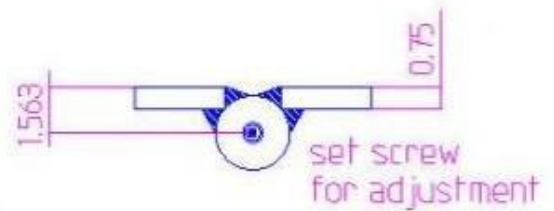

8" x 7 7/8" Stainless Steel Heavy Duty Hinge

Model Number: 2125 LH-316

Price: \$ 1720

- Material Type: 316L Stainless Steel
- Mount: Weld On
- Maximum Door Weight: 8,000 LBS
- Maximum Radial Load: 3,300 LBS
- Approx. Width: 7 7/8"
- Height: 8"
- Leaf Thickness: 3/4"
- Weight: 23 LBS